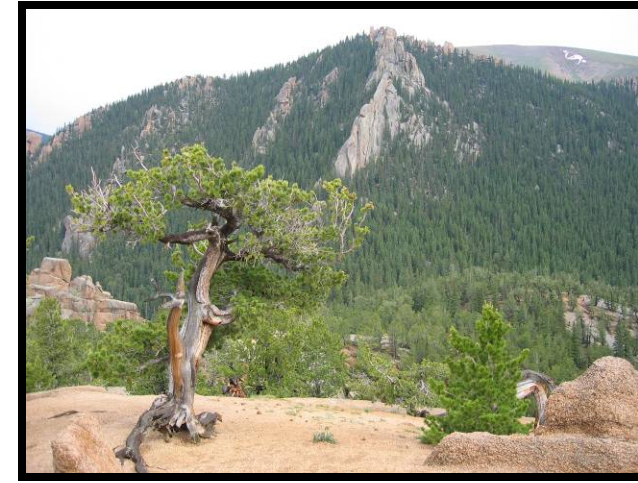

Primary Sponsors:

Colorado Association of Conservation Districts
U. S. Bureau of Reclamation
Natural Resources Conservation Service
Colorado State Forest Service
Colorado Division of Wildlife

Camp Rocky Details:

Who can come?

Youth having completed 8th grade by June 2008 through age 19.

Where is it?

Rocky Mountain Camp is in the mountains above Colorado Springs, near Divide, CO.

How much does the camp cost?

$250.00 (all inclusive) *Limited scholarships available.*

Where will I sleep and what will I eat?

You will bunk in a cabin with about eight participants and eat **great** food supplied by the camp cook. (Seriously, it's **great** food!)

How Do I Register?

STEP 1: Send this interest form to:

CACD

P.O. Box 4138

Woodland Park, CO 80866

STEP 2: You will be sent an application, health form and more information about Camp Rocky.

STEP 3: Contact your local conservation district for sponsorship availability.

**$75.00 NON-REFUNDABLE DEPOSIT REQUIRED BY
JUNE 15, 2008**

IMPORTANT: Prior to attending camp, every youth MUST have a physical exam by a licensed medical doctor. Submit your registration ASAP so we may send you your health forms right away!

STEP 4: Return health forms & balance of the camp fee to the address above by:

July 1, 2008

Please make checks payable to: Colorado Association of Conservation Districts (CACD)

Award Winning

Camp Rocky

**The Colorado Association of
Conservation Districts**

**Outdoor
Environmental
Adventures
For Youth
(Ages 14-19)**

**July 6-12
2008**

**Near
Divide, Colorado**